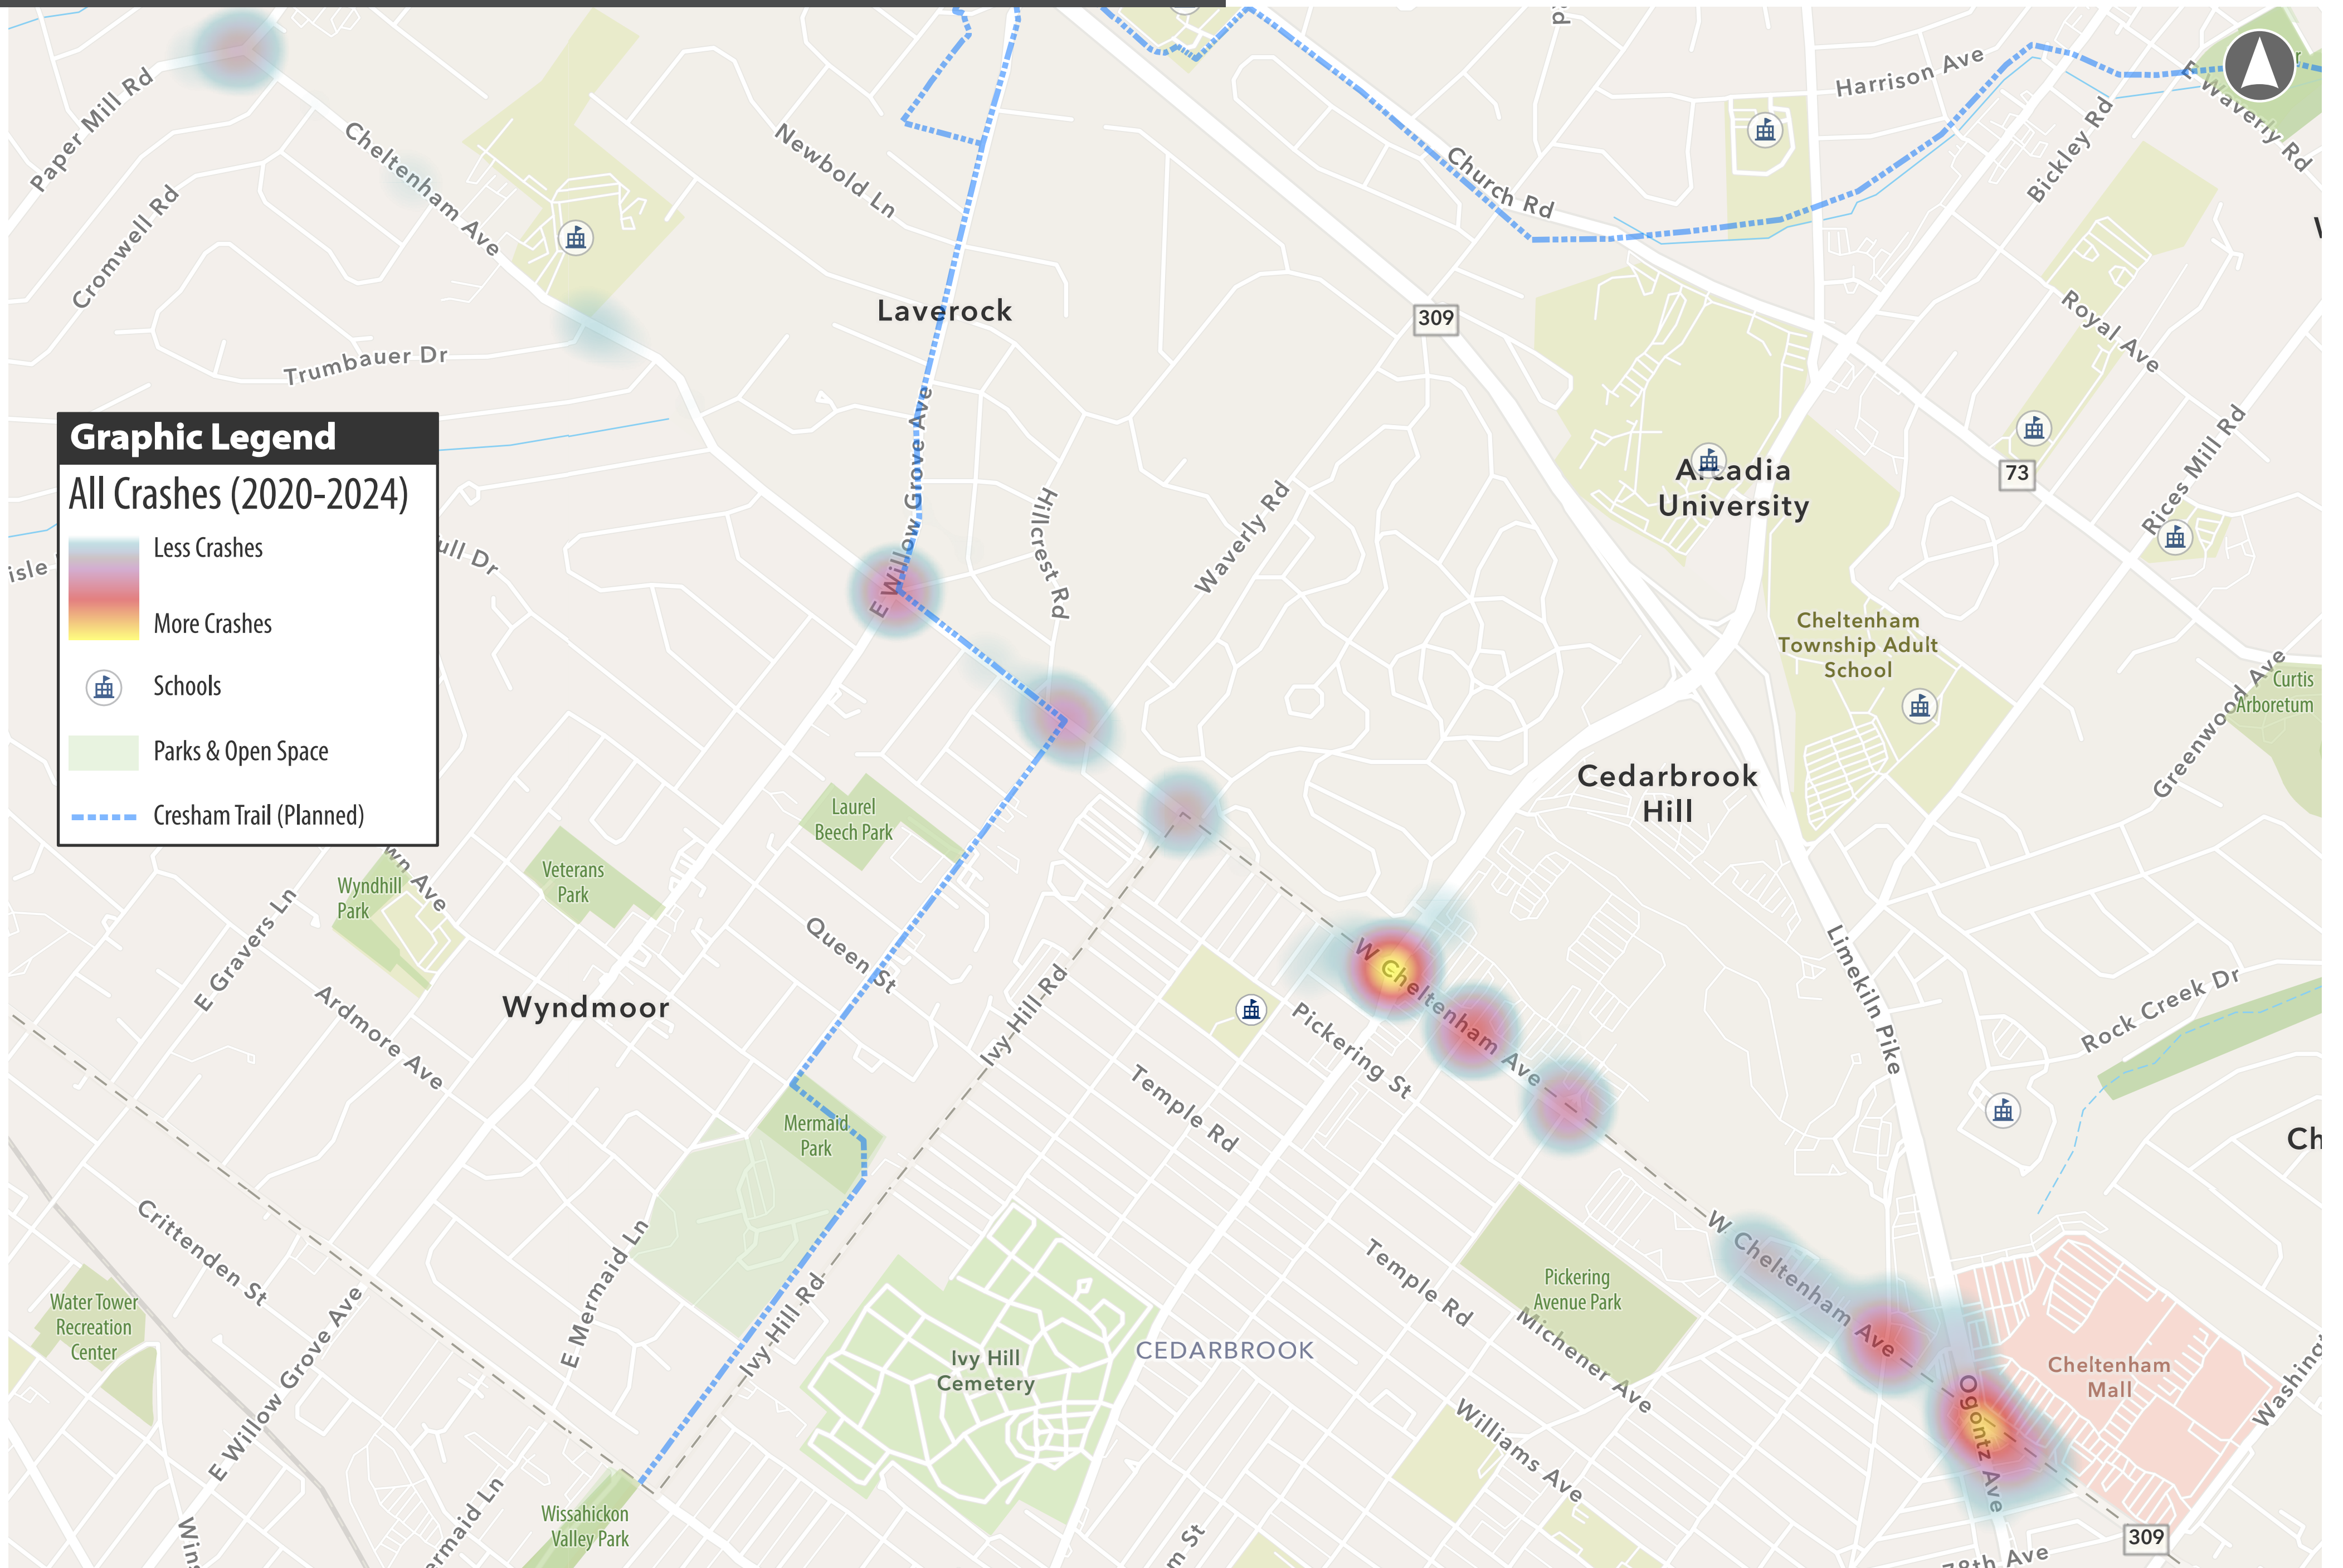

Cheltenham Avenue Corridor Study

Reportable Crashes 2020-2024

All Reportable Crash Heat Map

High Injury Crashes (2020-2024)